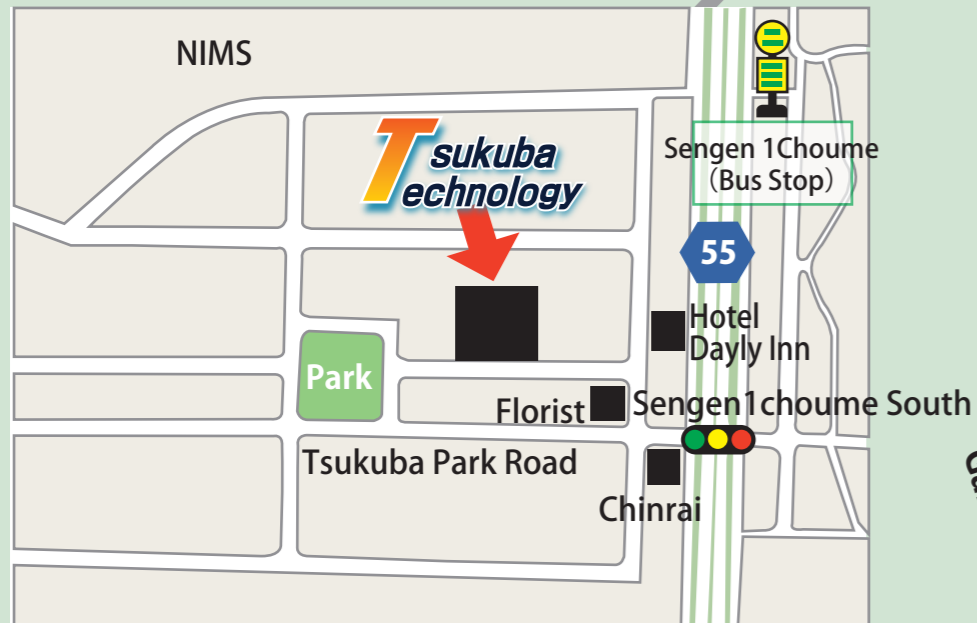

# Tsukuba Technology Co., Ltd

To Shimotsuma

〒305-0047 Sengenn1-14-11, Tsukuba city, Ibaraki